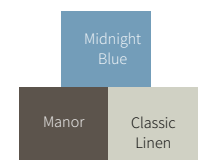

Trending Combinations

Willow Green

This siding is available in: Timberlake, Prova, Ocean Park XL, Ocean Park XL Ultra, Vertical Board & Batten, Richmond Ultra, Perfection Shingles

Castlemore

This siding is available in: DaVinci, DaVinci Board & Batten

Manor

This siding is available in: DaVinci, DaVinci Board & Batten, Perfection Shingles

Cabot Blue

This siding is available in: DaVinci, DaVinci Board & Batten

Cabot Brown

This siding is available in: Perfection Shingles, Davinci, DaVinci Board & Batten

Midnight Blue

This siding is available in: DaVinci

Earth Tones

Organic in nature, this soothing, rich palette leaves us inspired. These colors create a story woven with earthy shades, creamy tones and hints of green.

Your home will be in harmony with your environment, with a relaxing, refined appeal that will be ever-present.

Earth Tones Color Palettes

Siding: Clay
Accent: Cabot Brown
Trims: White

This siding color is available in the following products: